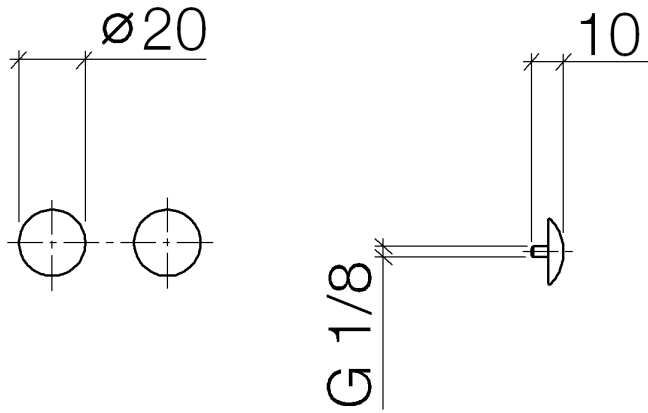

Decorative caps for Perfecto - Brushed Champagne (22kt Gold)

IMO

12 801 970

• 1 pair

Including retaining screws available under order no. 12 800 970-FF

Fits: IMO, LULU, MADISON, MEM, TARA, CL.1, LISSÉ, VAIA, META, CYO

12 801 970

Decorative caps for Perfecto - Brushed Champagne (22kt Gold)

IMO

12 801 970

Parts for other finishes can be found here: [Chrome](#)

Spare parts list

No.	Item Number	Name	Quantity used	Delivery time
1	09 30 30 060-46	screw	2	30